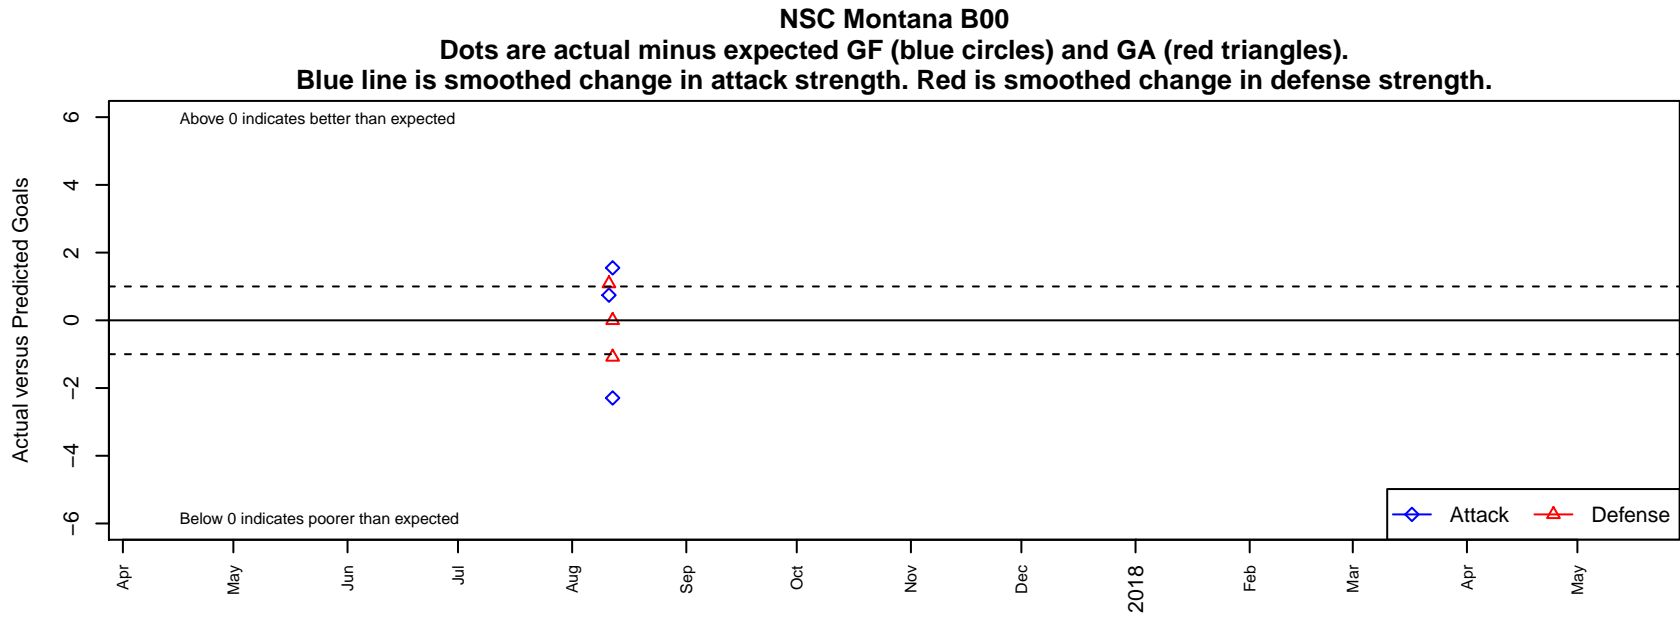

NSC Montana B00

, MT
B00 total strength=1512
attack=26.63 defense=5.24

alt names used:

Venues played:
2017 Les Schwab NW Cup High School

| date | home | | away | | venue | pred.home | pred.away |
|-------------|------------------------|---|-----------------|---|------------------------------------|------------------|------------------|
| 2017-08-12 | Spokane Sounders B B99 | 4 | NSC Montana B00 | 0 | 2017 Les Schwab NW Cup High School | 4.00 | 2.29 |
| 2017-08-12 | Spokane Sounders A B99 | 6 | NSC Montana B00 | 3 | 2017 Les Schwab NW Cup High School | 4.92 | 1.45 |
| 2017-08-11 | Spokane Sounders B B01 | 3 | NSC Montana B00 | 3 | 2017 Les Schwab NW Cup High School | 4.08 | 2.26 |